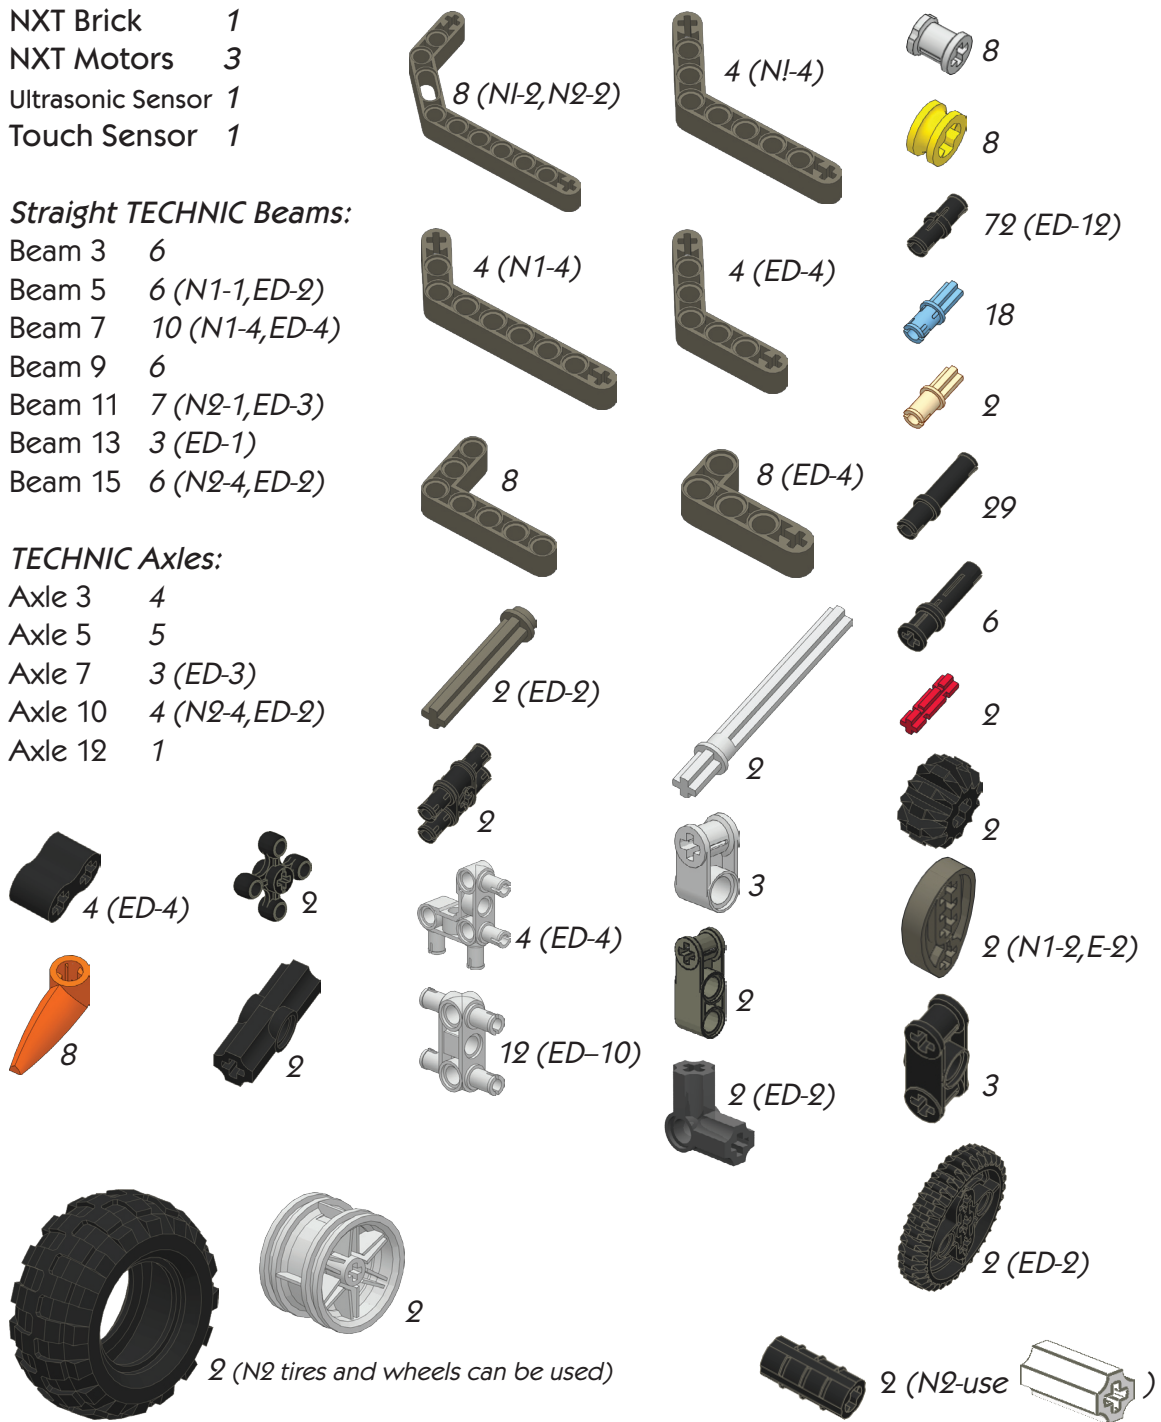

Parts Needed for Endangered Species Robots:

NXT Brick 1
 NXT Motors 3
 Ultrasonic Sensor 1
 Touch Sensor 1

Straight TECHNIC Beams:

Beam 3 6
 Beam 5 6 (N1-1,ED-2)
 Beam 7 10 (N1-4,ED-4)
 Beam 9 6
 Beam 11 7 (N2-1,ED-3)
 Beam 13 3 (ED-1)
 Beam 15 6 (N2-4,ED-2)

TECHNIC Axles:

Axle 3 4
 Axle 5 5
 Axle 7 3 (ED-3)
 Axle 10 4 (N2-4,ED-2)
 Axle 12 1

Key for Parts Missing:

N1—NXT 1.0 version, N2—NXT 2.0 version, ED—NXT Education version

(Example: ED-2 means that the Education Base Kit lacks two of these parts.)